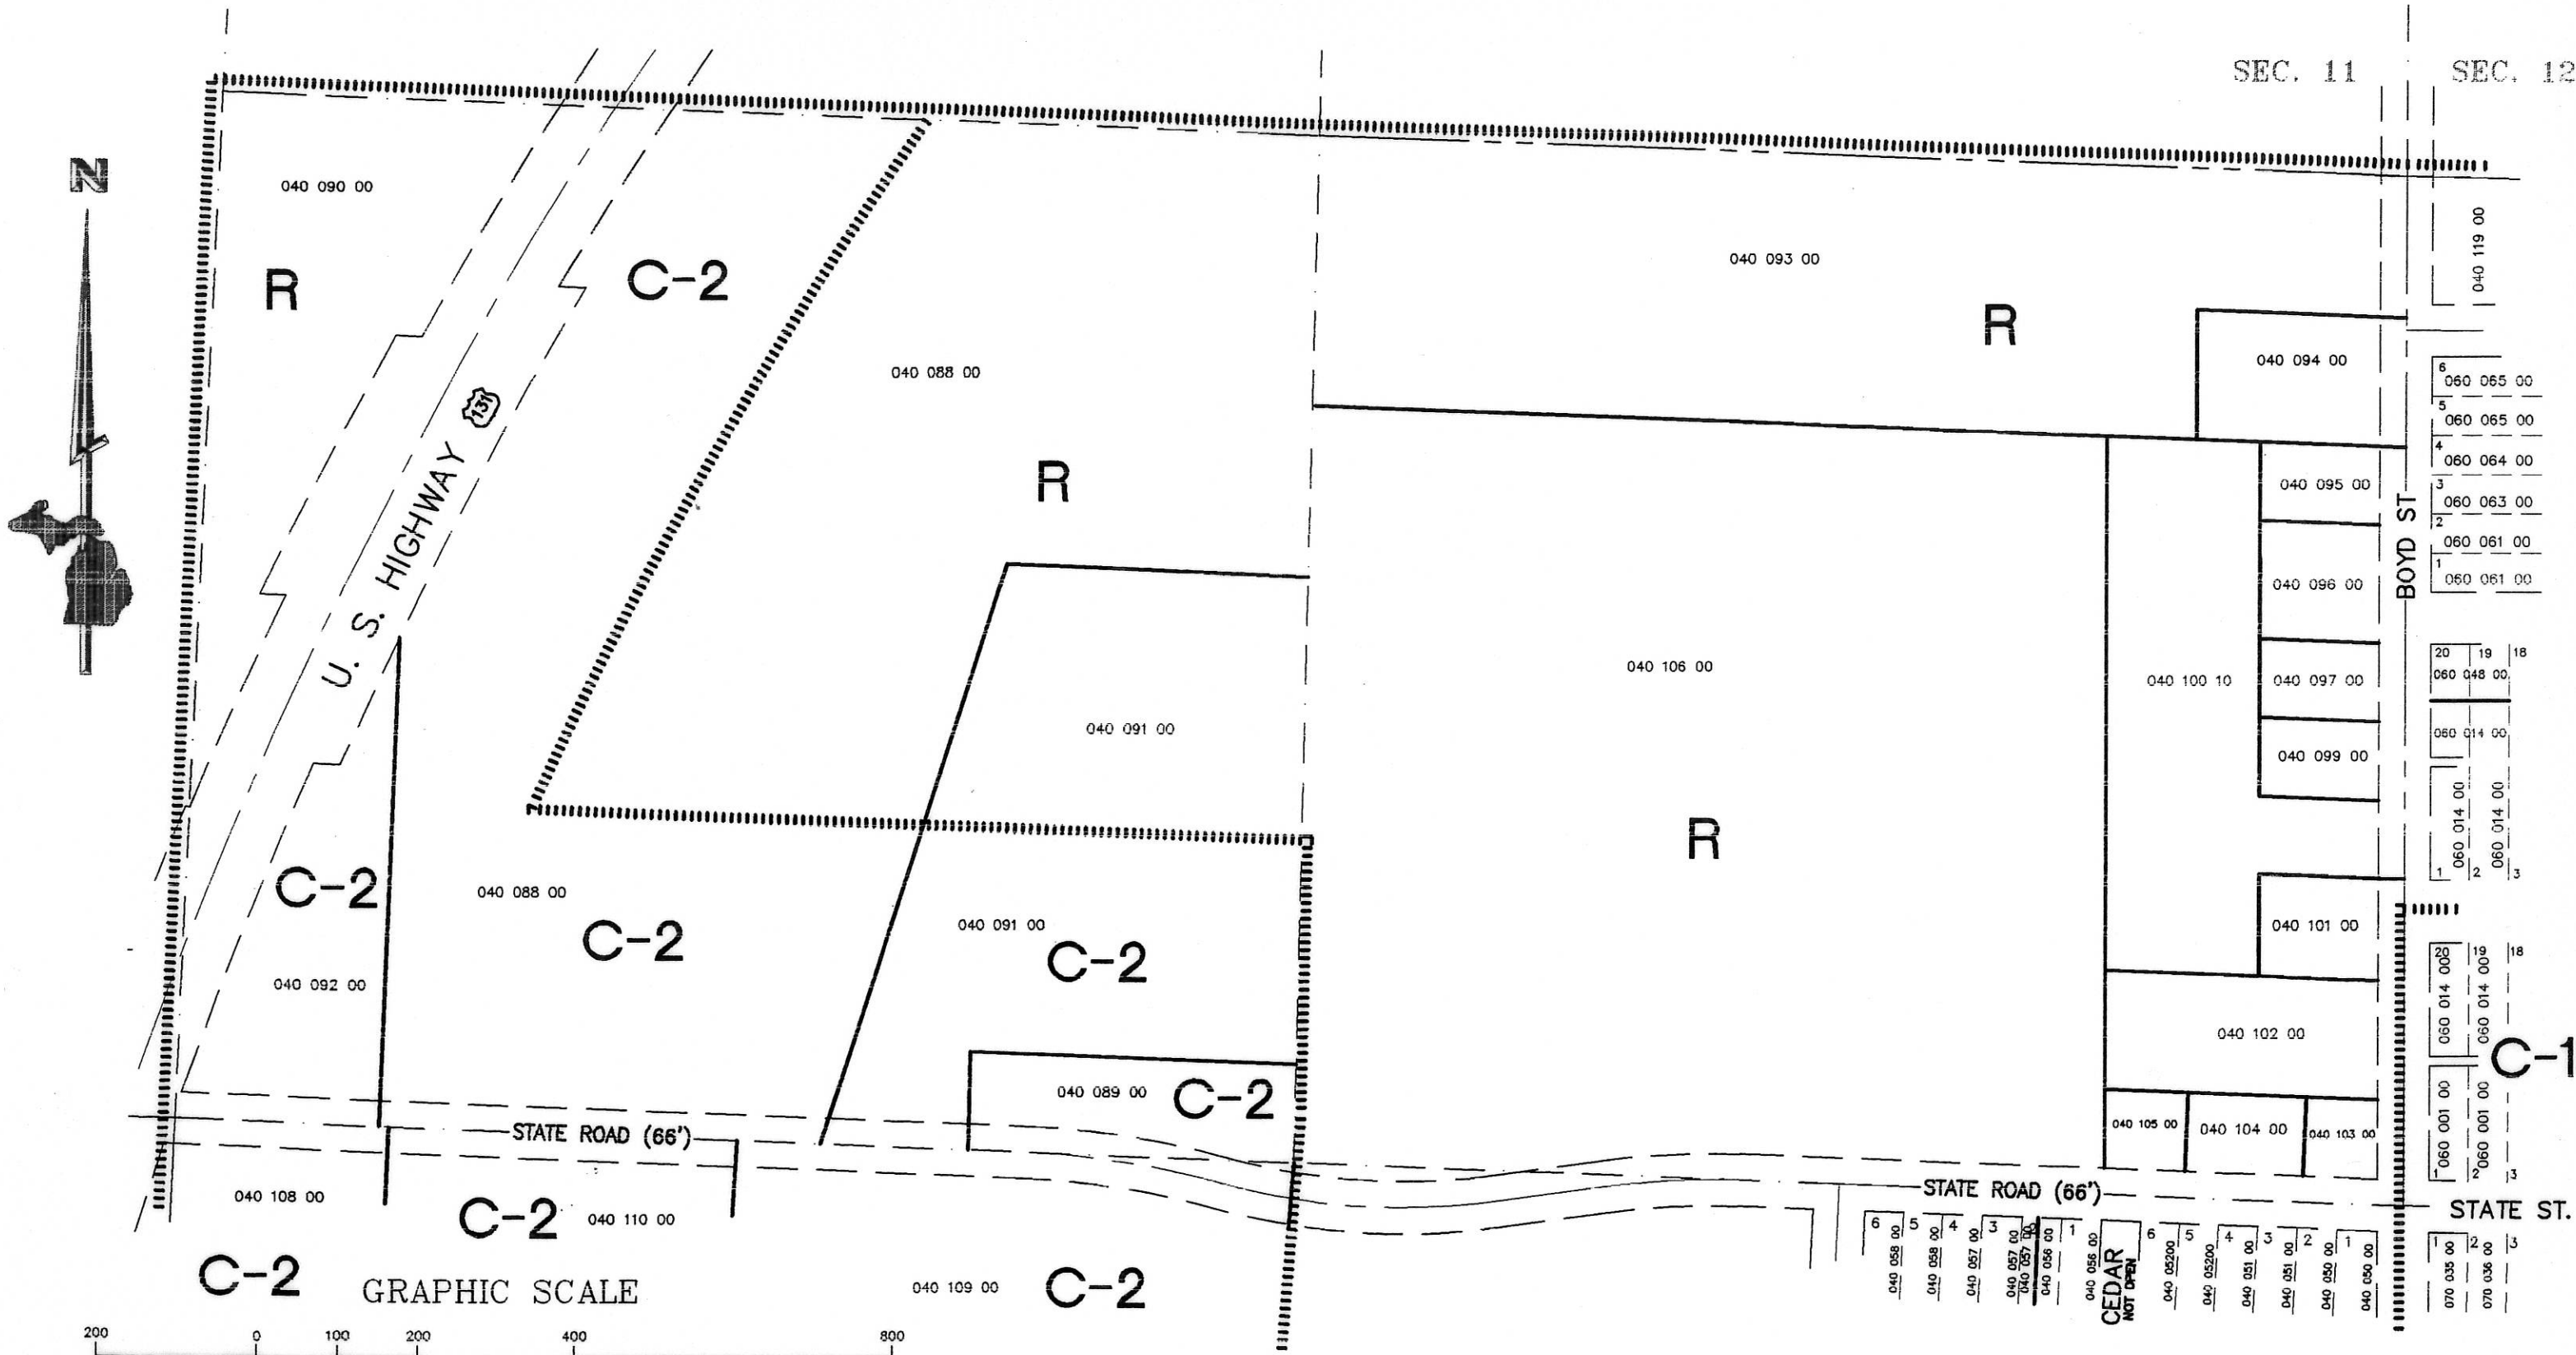

The Village of Fife Lake Zoning District Map

PREPARED BY:

MITCHELL & ASSOCIATES
 SURVEYING / ENGINEERING
 4961 Garfield Road South P.O. Box 306
 Kingsley, MI 49649
 (616) 263-5463 · FAX (616) 263-7921
 Toll Free in Michigan 1-800-533-6627