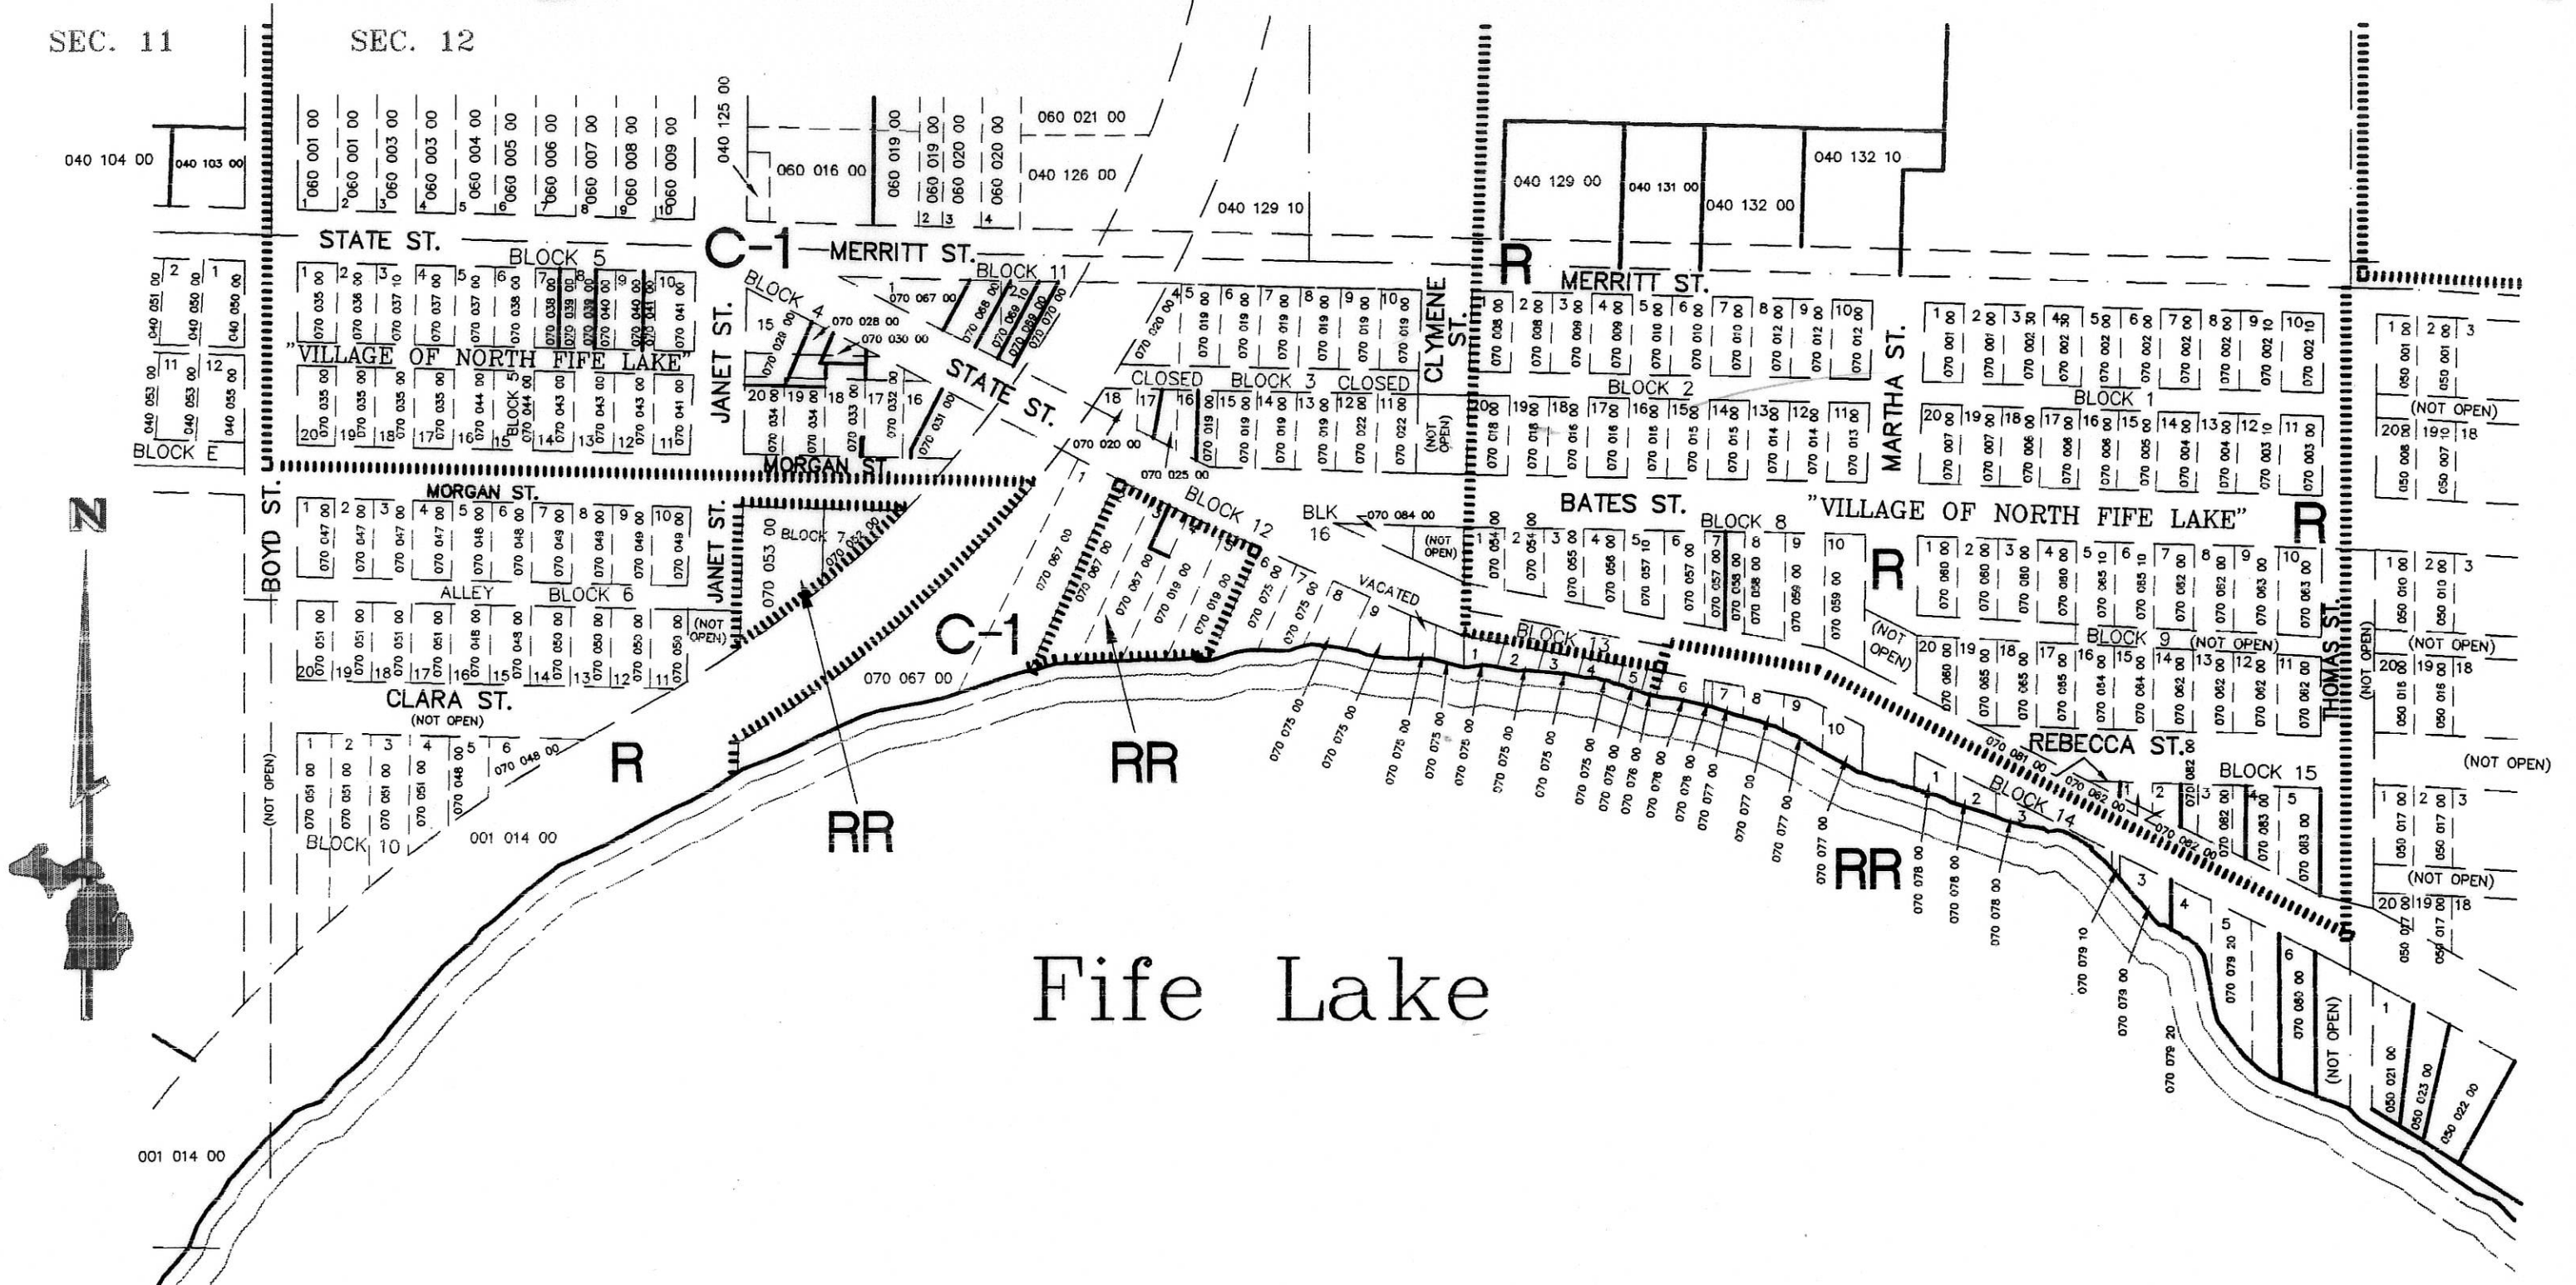

# The Village of Fife Lake Zoning District Map

SEC. 11

SEC. 12

Fife Lake

GRAPHIC SCALE

( IN FEET )  
1 inch = 200 ft.

B-2

PREPARED BY: