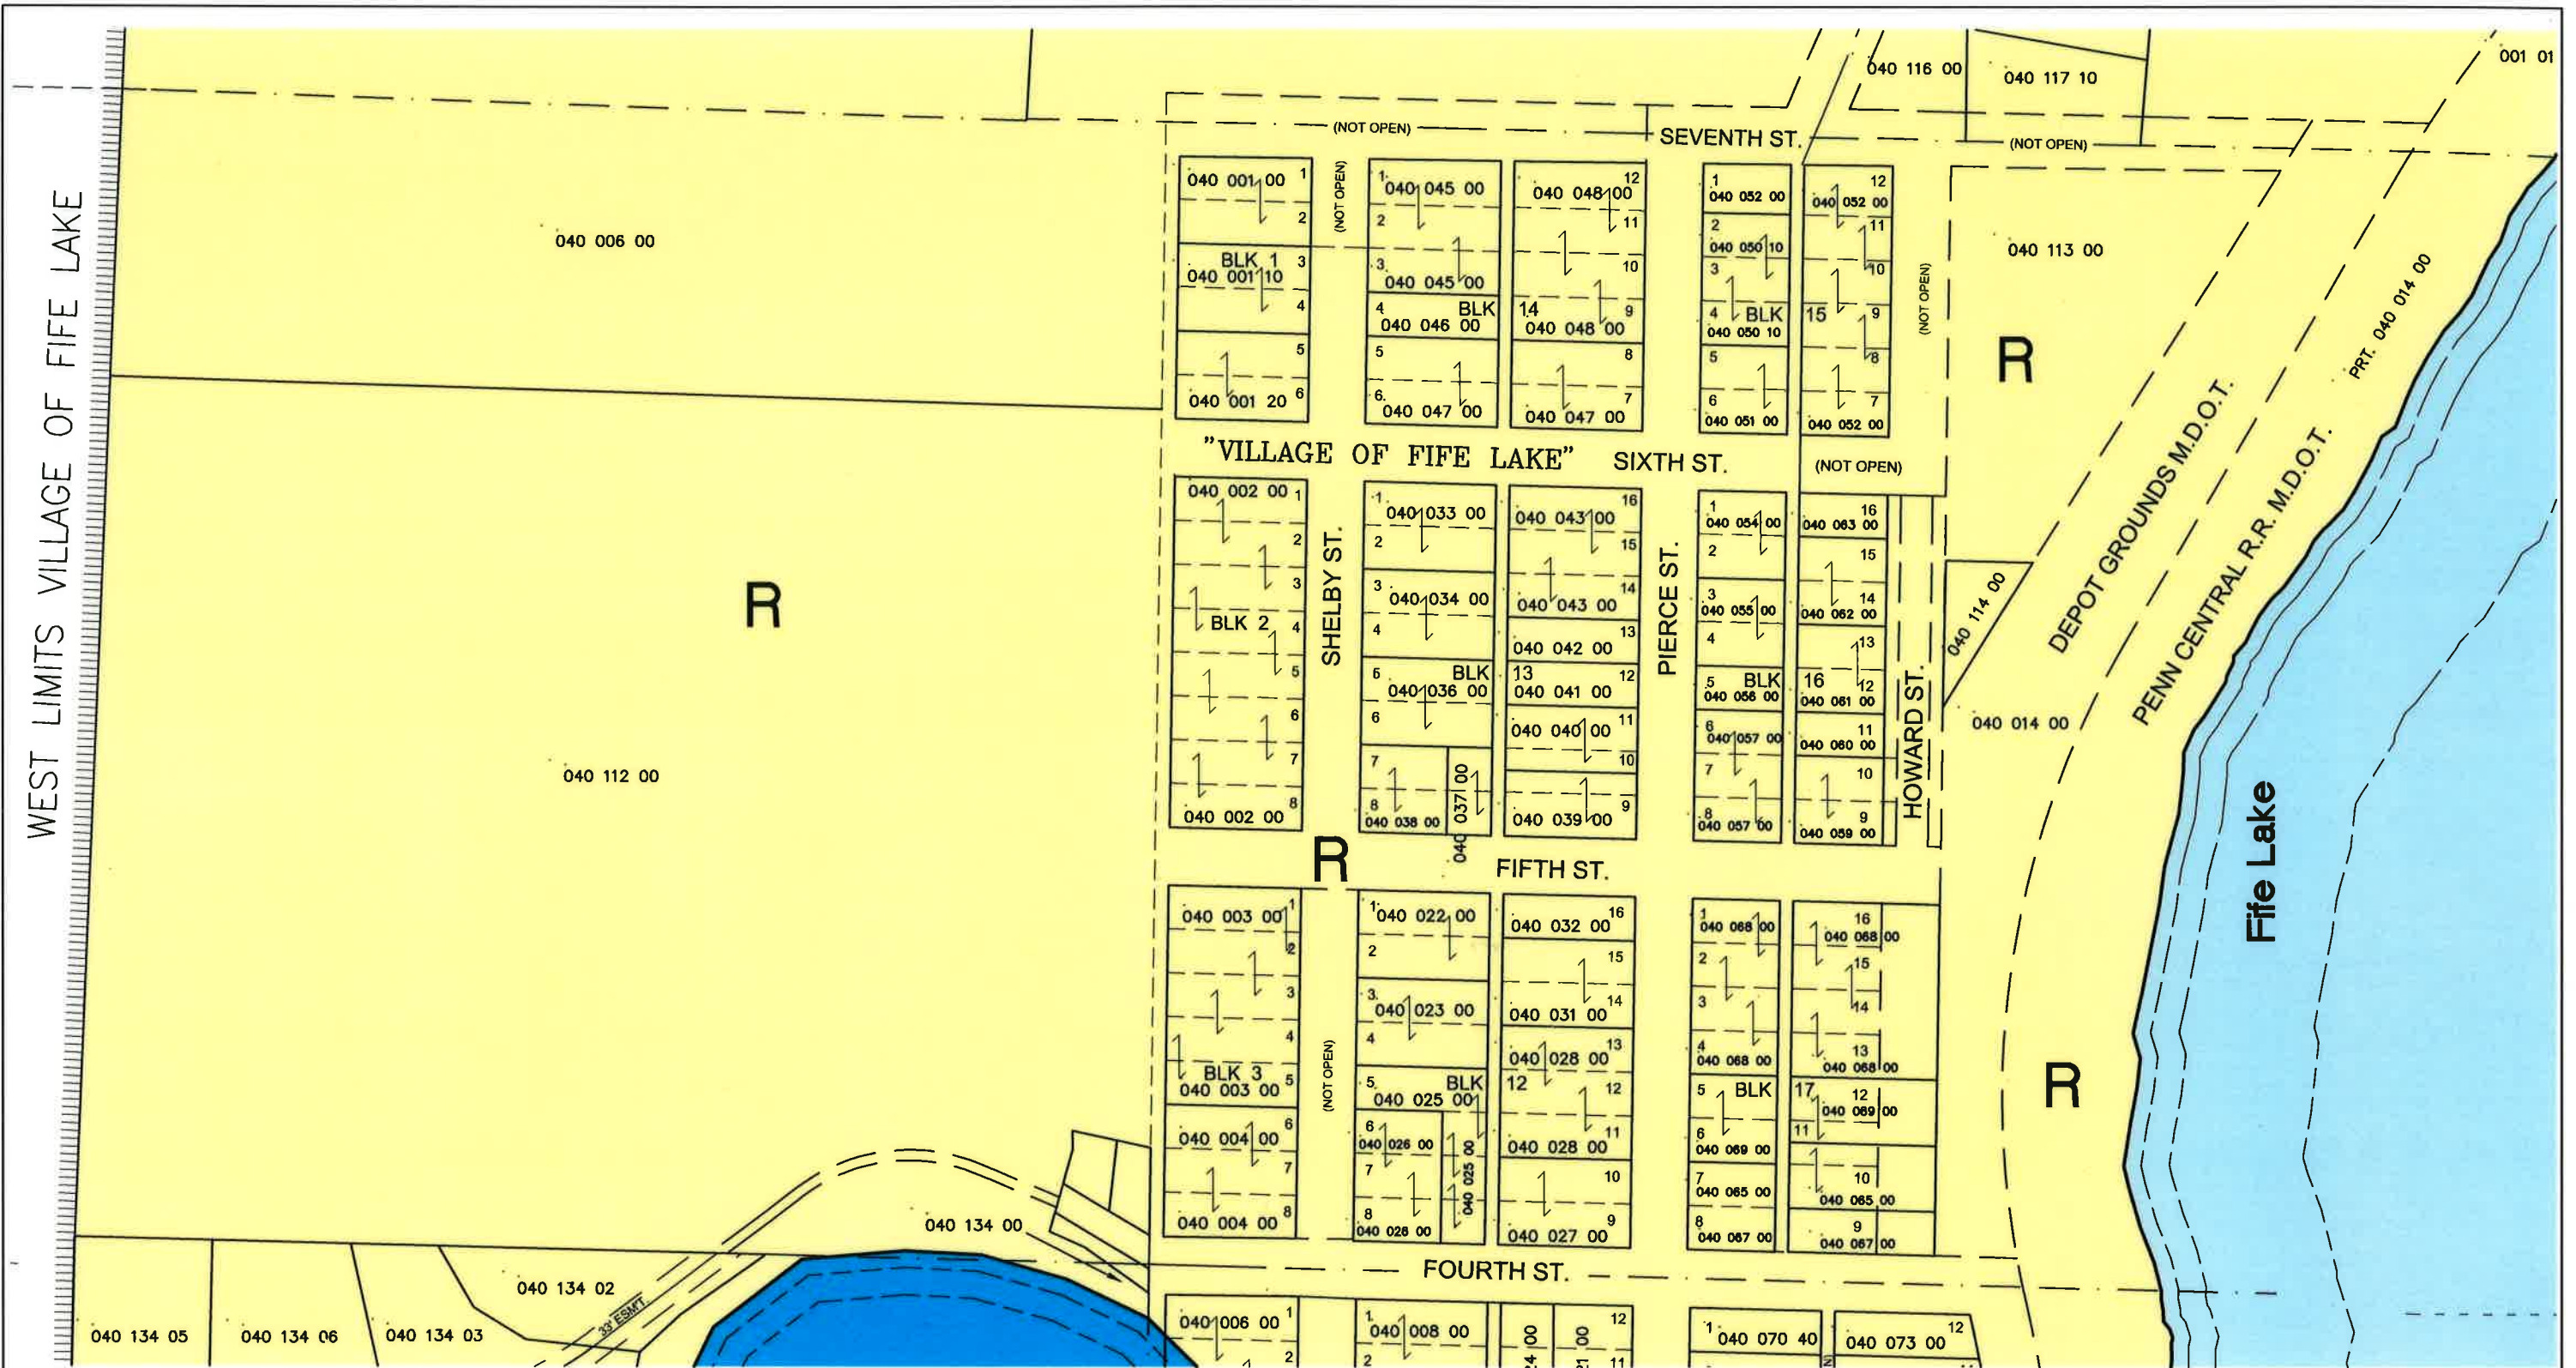

WEST LIMITS VILLAGE OF FIFE LAKE

The Village of Fife Lake Zoning District Map

A-3

UPDATED 3-25-08

ALTERATION OF ANY PART OF THIS DOCUMENT WITHOUT THE PERMISSION OF MITCHELL & ASSOCIATES, PC, IS PROHIBITED.

BOB MITCHELL & ASSOCIATES

SURVEYING / ENGINEERING
 4961 Garfield Road South P.O. Box 306
 Kingsley, MI 49849
 (231) 263-5463 · FAX (231) 263-7921
 Toll Free in Michigan 1-800-533-6627
www.mapcivilsurvey.com