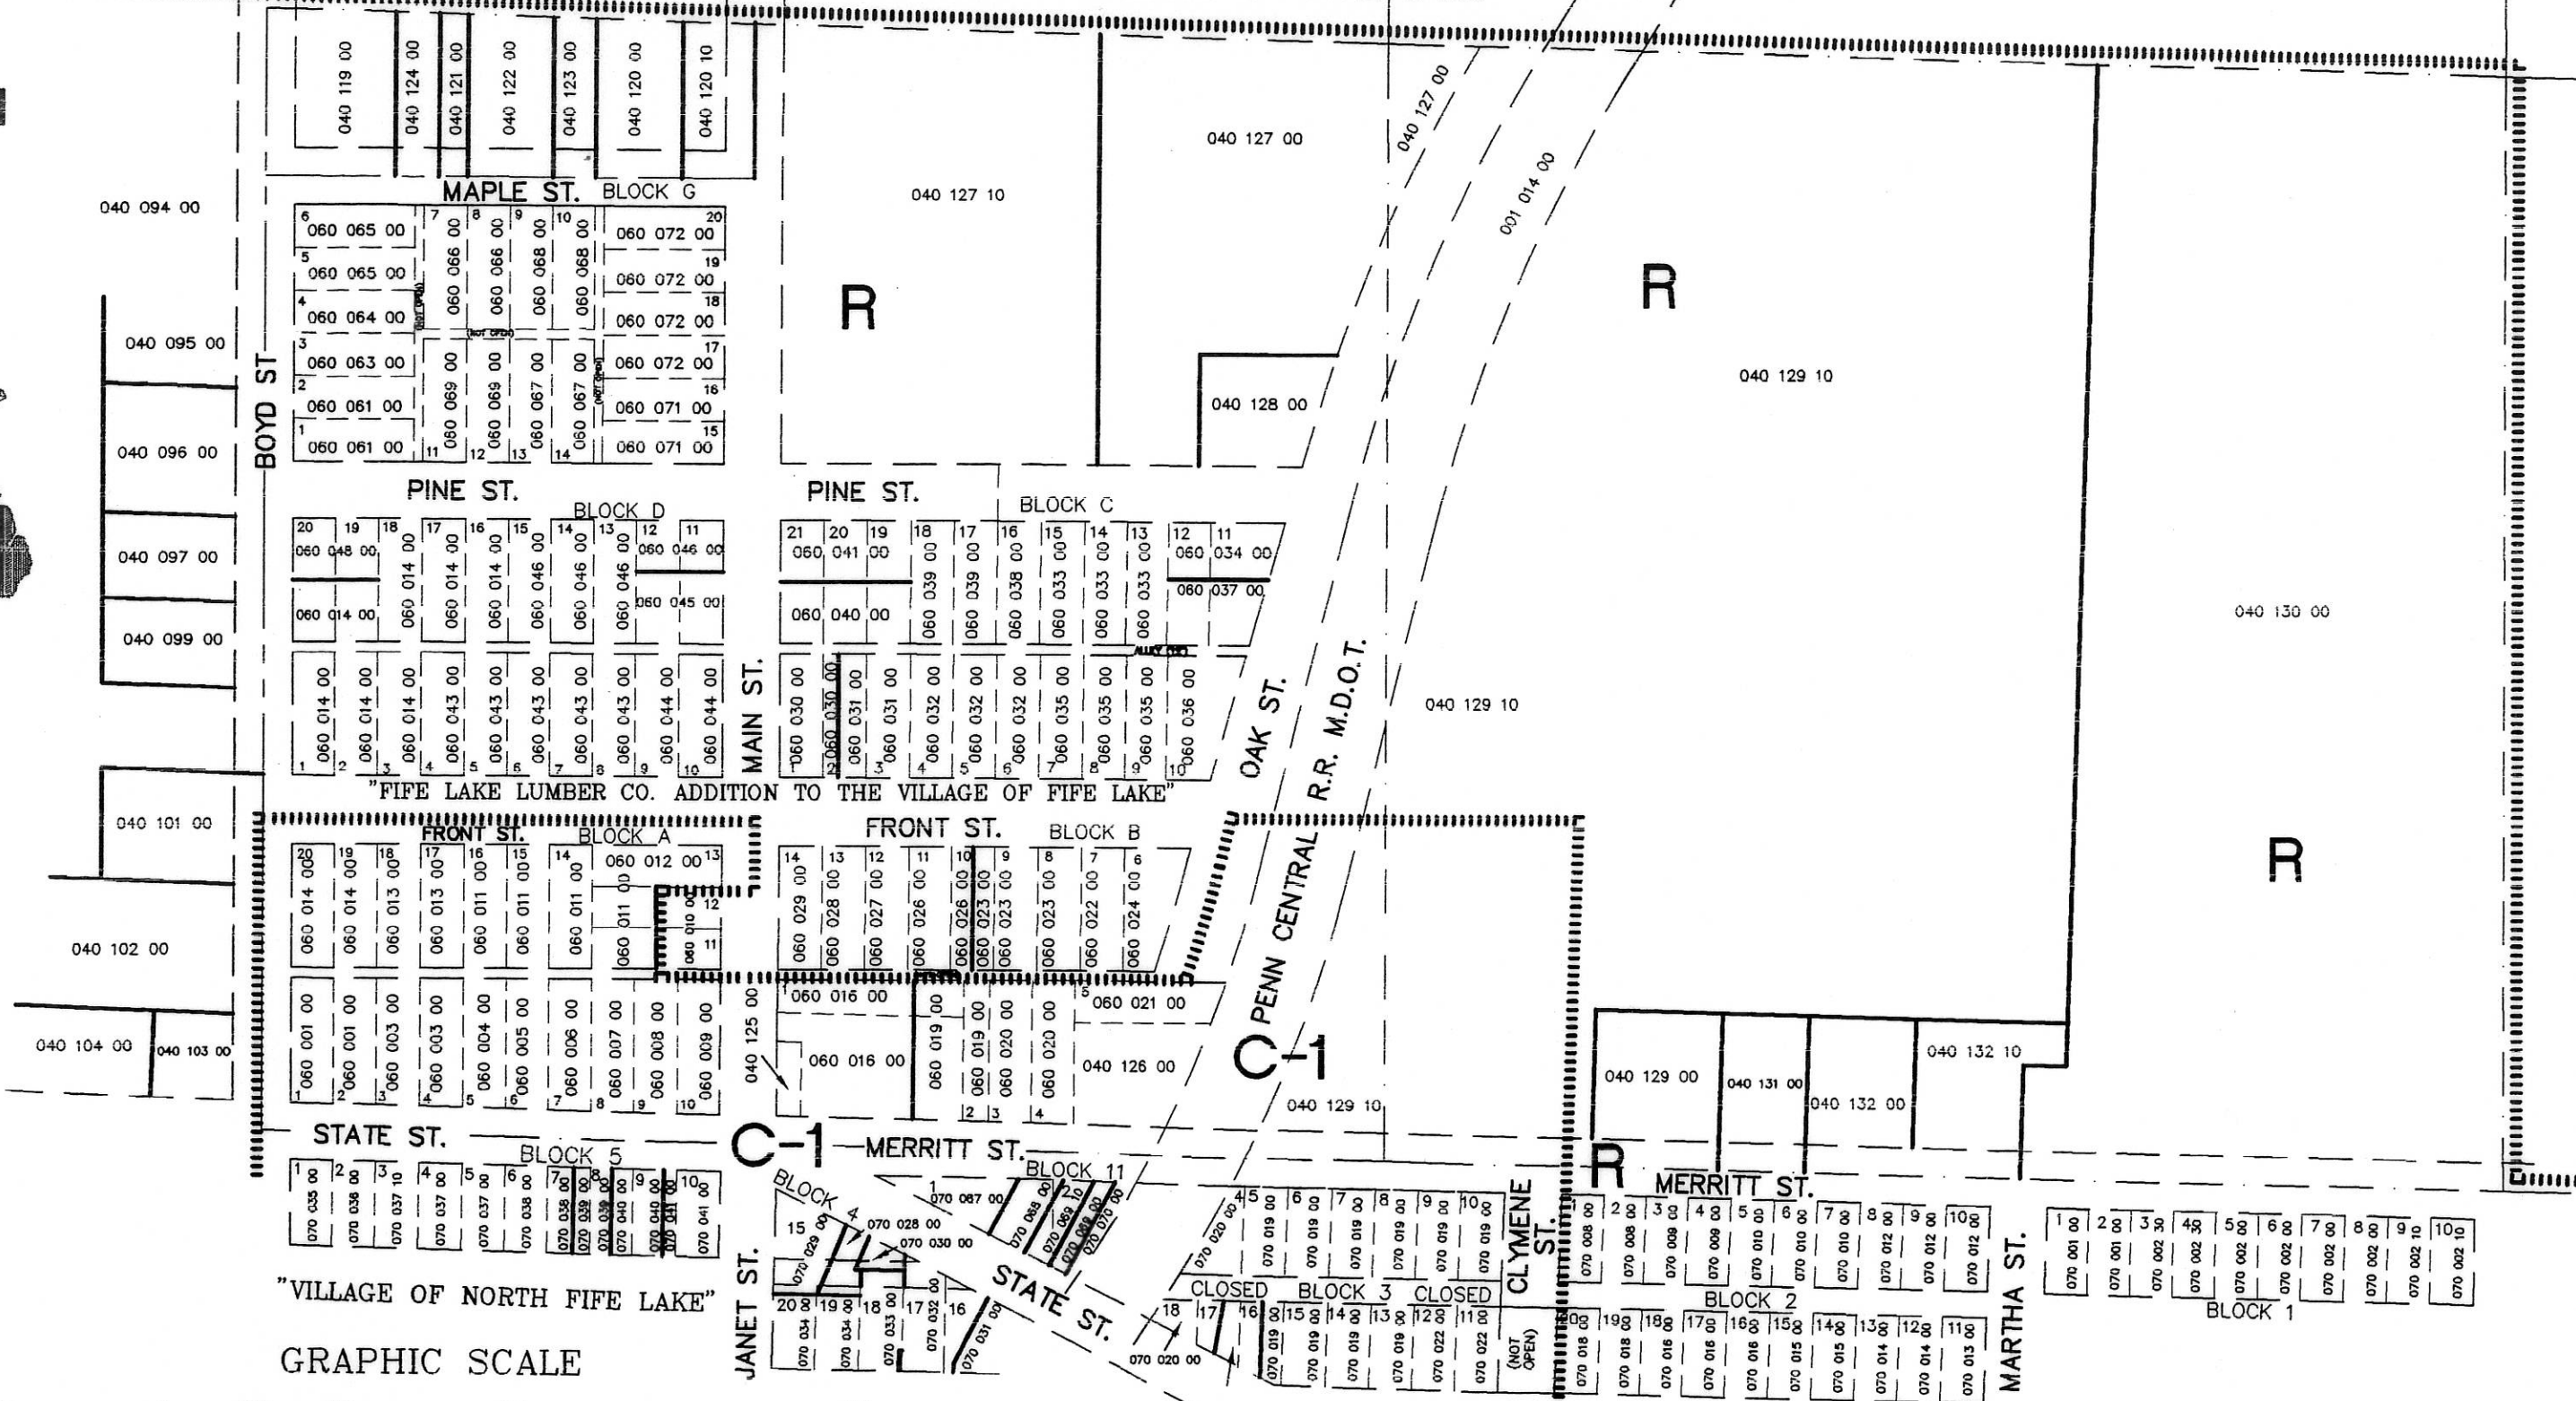

# The Village of Fife Lake Zoning District Map

SEC. 11

SEC. 12

(NOT OPEN)

NORTH LIMITS VILLAGE OF FIFE LAKE

"FIFE LAKE LUMBER CO. ADDITION TO THE VILLAGE OF FIFE LAKE"

"VILLAGE OF NORTH FIFE LAKE"

GRAPHIC SCALE

( IN FEET )  
1 inch = 200 ft.

PREPARED BY:

**MITCHELL & ASSOCIATES**  
SURVEYING / ENGINEERING

4961 Garfield Road South P.O. Box 306  
Kingsley, MI 49649  
(616) 263-5463 • FAX (616) 263-7921  
Toll Free in Michigan 1-800-533-6627